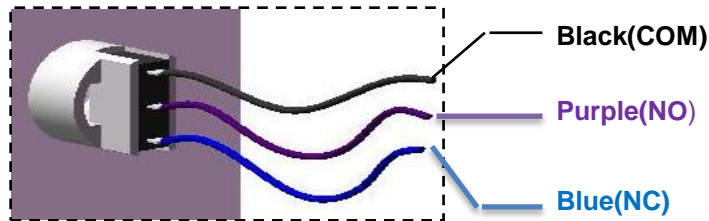

### SPECIFICATION

SUPPLY VOLTAGE	Current	Plate Material	Button Material
125/250 VAC	5A	Aluminum	Stainless steel

### ELECTRICAL & DELAY TIME SETTING